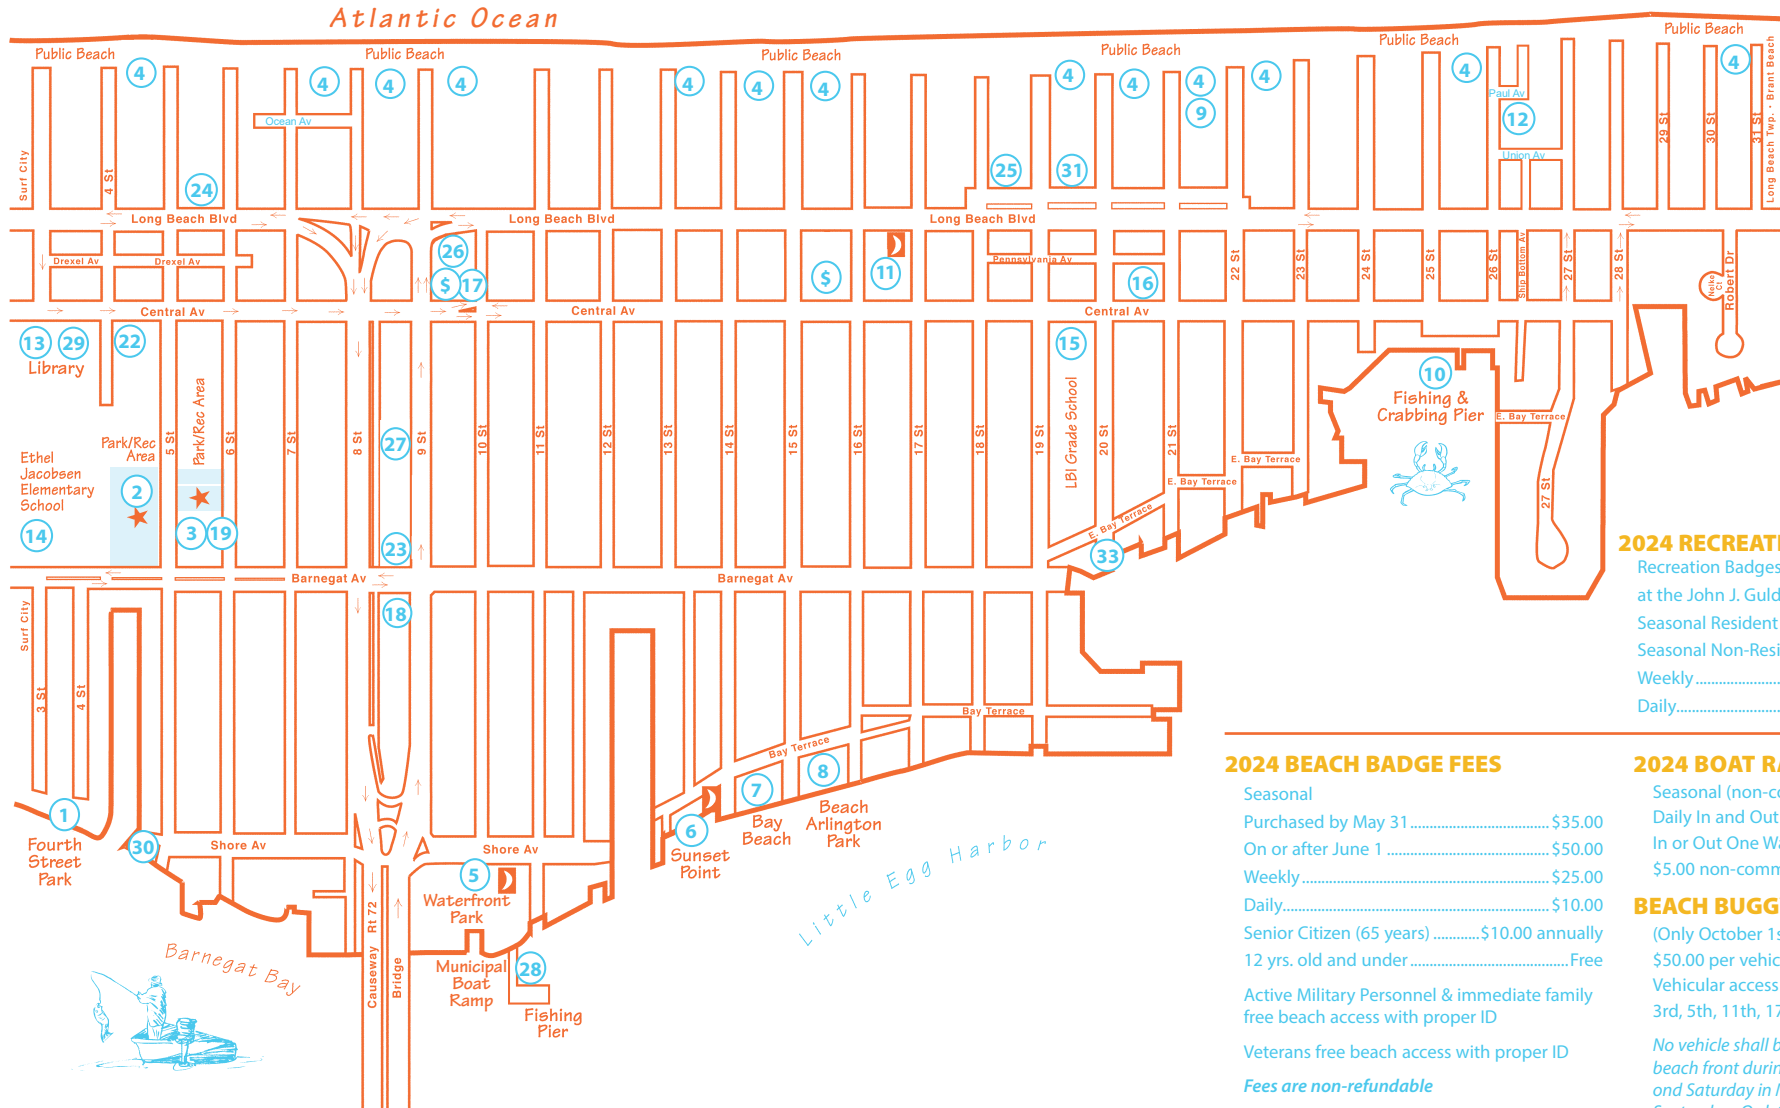

10th Street Waterfront Park.....5
Robert W. Nissen Municipal Boat Ramp,
Municipal Parking, Gazebo, Playground & Park,
Fishing Pier.....28

Sunset Point.....6
Ede Kahl Gazebo, Sunset Point Gardens, Parking

Bay Beach.....7
Lifeguard, Shallow Swimming Area, Sandy Beach

Beach Arlington Park.....8
Playground, Pavilion, Parking

Volleyball Nets.....9

Fishing & Crabbing Pier 10
Pavilion, Parking

Park 30, 33
Benches, Gazebo

Services

Restrooms ..... 5, 6, 11, 17 (WaWa), 19 (6th St. Tennis Court)

ATM Machines .....$
Bank of America, 1501 Long Beach Blvd.
WaWa, Inside the Store, 902 Central Ave.

Post Office..... 11

Ship Bottom Borough Hall..... 11

Police Station 11

Beach Operations Headquarters 12

Library..... 13
Ocean County Library, Long Beach Island Branch

Ethel Jacobsen School..... 14

LBI Grade School 15

Firehouse..... 16

Pharmacy
CVS 18

Dentists 22, 23, 24

Medical Center, Eye Doctor 25

Emergency Medical Center 26

S.O.C. Chamber of Commerce
Tourist Information Center..... 27

Fishing Pier 10, 28

Recycling Center..... 29

Grace Calvary Church 31

2024 RECREATION FEES

Recreation Badges are available for purchase at the John J. Guld Recreation Park

Seasonal Resident (proof needed).....	$50.00
Seasonal Non-Resident.....	$80.00
Weekly.....	$20.00
Daily.....	$5.00

2024 BEACH BADGE FEES

Seasonal	
Purchased by May 31.....	$35.00
On or after June 1.....	$50.00
Weekly.....	$25.00
Daily.....	$10.00
Senior Citizen (65 years).....	$10.00 annually
12 yrs. old and under.....	Free
Active Military Personnel & immediate family	free beach access with proper ID
Veterans free beach access with proper ID	
Fees are non-refundable	

2024 BOAT RAMP FEES

Seasonal (non-commercial).....	$75.00
Daily In and Out Same Day.....	$25.00
In or Out One Way.....	$25.00
$5.00 non-commercial non-motorized fee	

BEACH BUGGY PERMITS

(Only October 1st – May 1st)
$50.00 per vehicle
Vehicular access on
3rd, 5th, 11th, 17th & 31st Streets

No vehicle shall be operated on the strand or beach front during the period from the second Saturday in May to the last Saturday in September. Ord. 10.24.010