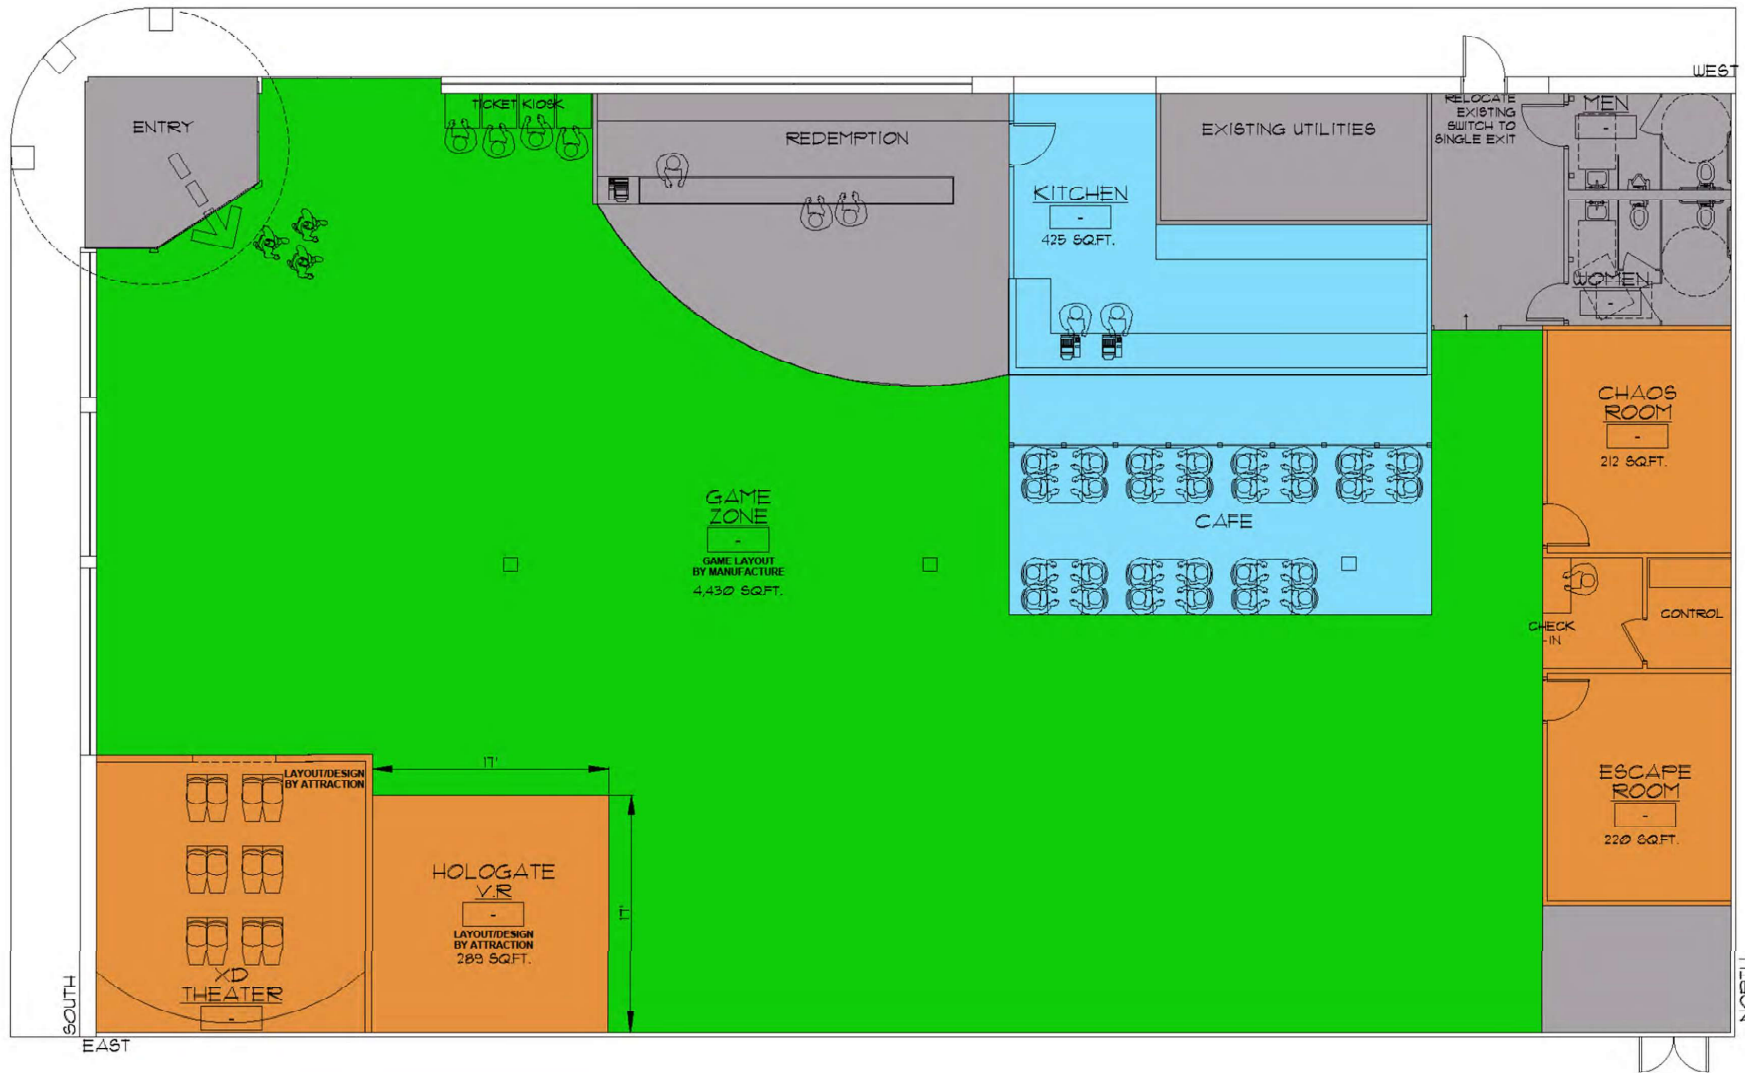

# LONG BEACH BLVD, NJ CONCEPTUAL FLOOR PLAN

DYNAMIC  
DESIGNS

259 E Frank St. Birmingham, MI 48009 | 248-644-7275 | [www.dynamicdesignsinc.net](http://www.dynamicdesignsinc.net)

12/10/2018