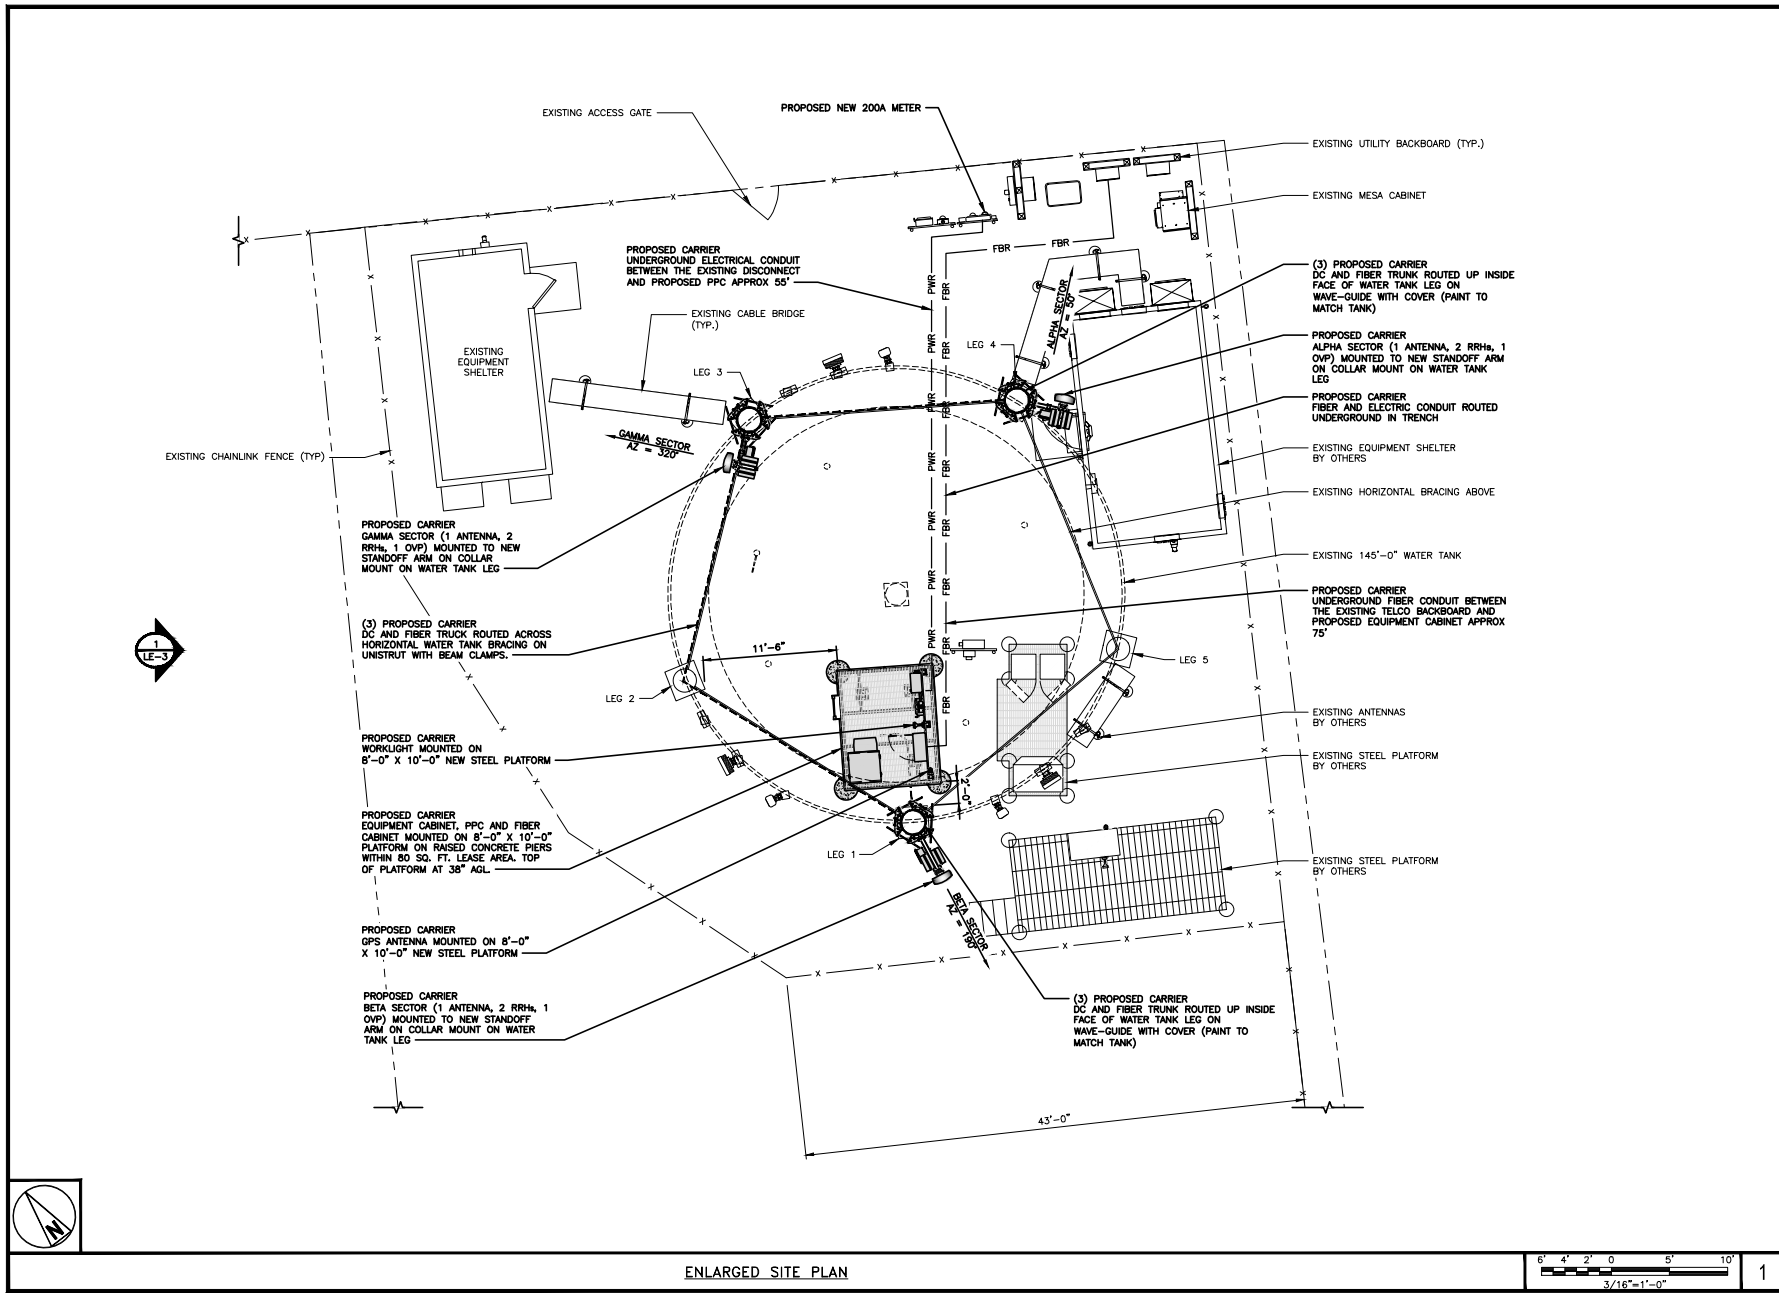

OVERALL SITE PLAN

NOT TO BE USED FOR CONSTRUCTION

DRAWN BY: _____ CHECKED BY: _____ APPROVED BY: _____

ION: ---

RFDS REV #: ---

LEASE EXHIBIT

CARRIER

SHEET TITLE

ENLARGED SITE PLAN

SHEET NUMBER

LE-2

ENLARGED SITE PLAN