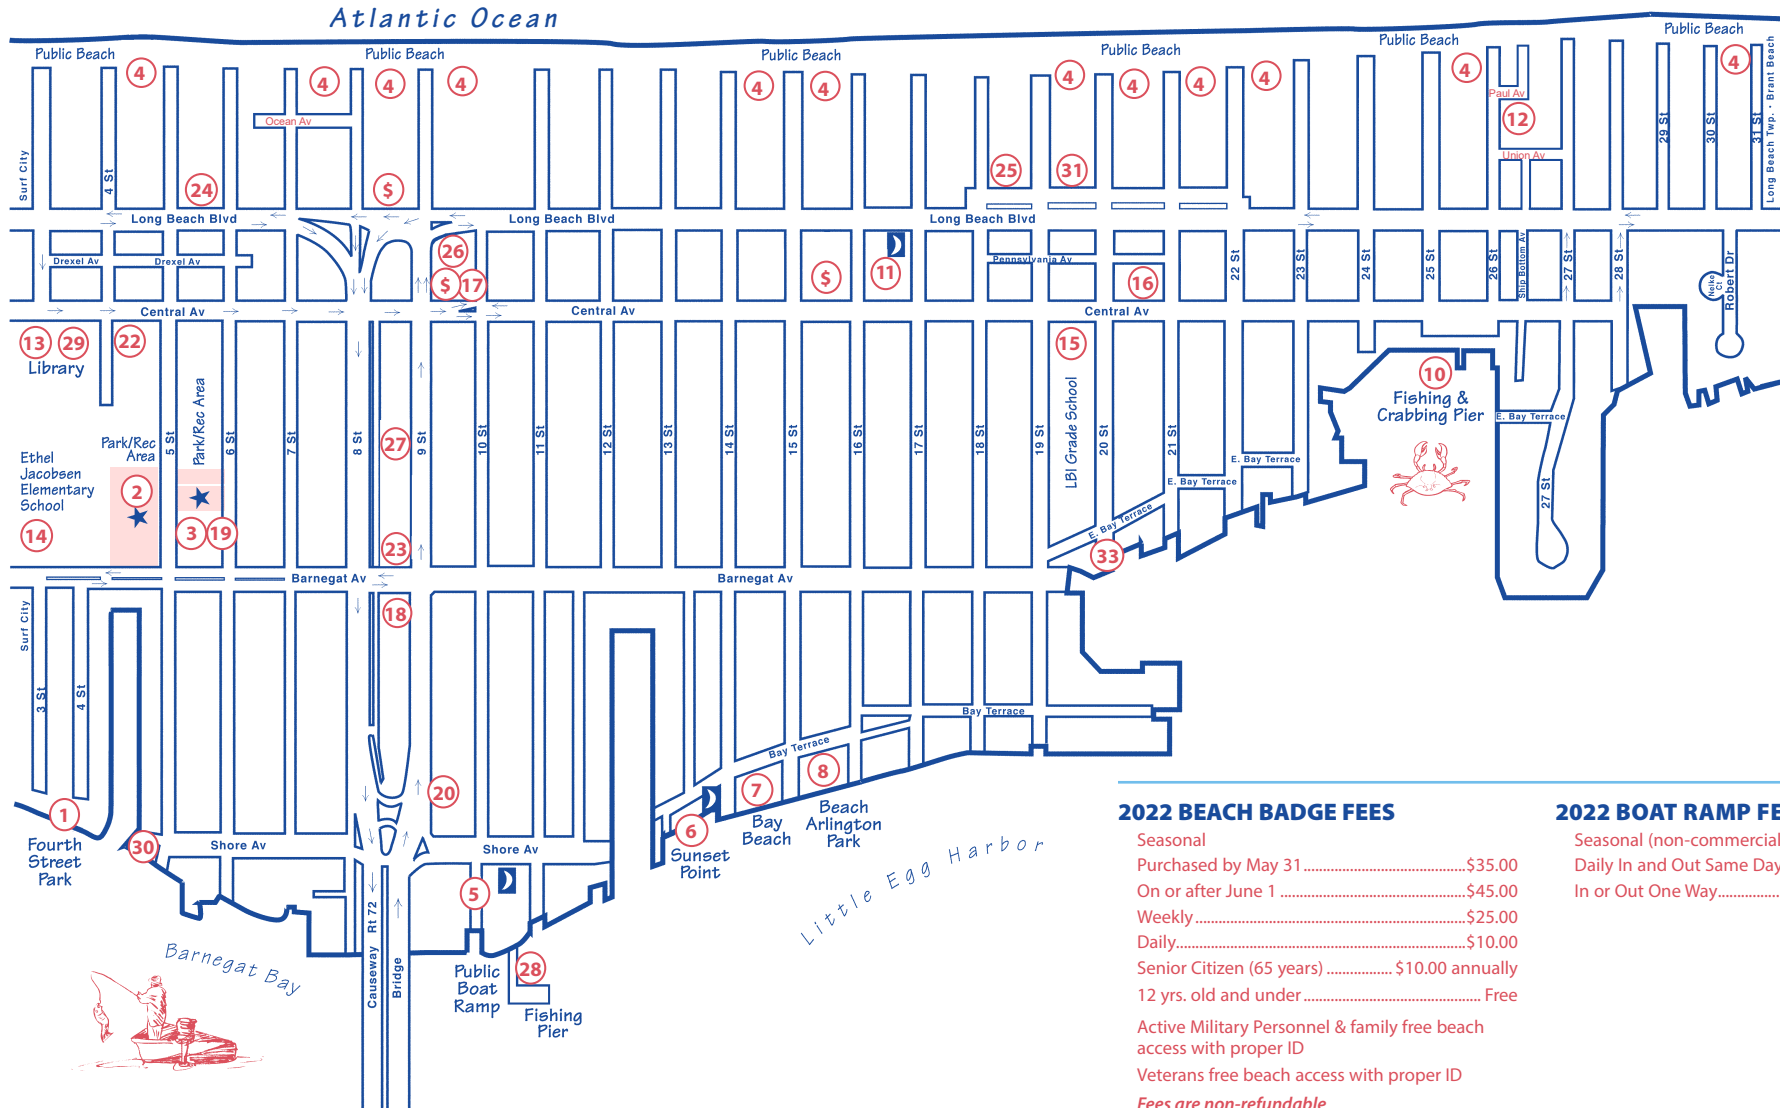

- 10th Street Waterfront Park.....5
  Robert W. Nissen Boat Ramp, Municipal Parking, Gazebo,
  Playground & Park, Fishing Pier.....28
- Sunset Point.....6
  Ede Kahl Gazebo, Sunset Point Gardens, Parking
- Bay Beach.....7
  Lifeguard, Shallow Swimming Area, Sandy Beach
- Beach Arlington Park.....8
  Playground, Pavilion, Parking
- Ballfield, Playground.....9
- Fishing & Crabbing Pier.....10
  Pavilion, Parking
- Park.....30, 33
  Benches, Gazebo

Services

- Restrooms.....5, 6, 11, 17 (WaWa), 19 (6th St. Tennis Court)
- ATM Machines.....$
  Bank of America, 1501 Long Beach Blvd.
  7-11, 8th St. & Long Beach Blvd.
  WaWa, Inside the Store, 902 Central Ave.
- Post Office.....11
- Ship Bottom Borough Hall.....11
- Police Station.....11
- Beach Operations Headquarters.....12
- Library.....13
  Ocean County Library, Long Beach Island Branch
- Ethel Jacobsen School.....14

- LBI Grade School.....15
- Firehouse.....16
- Pharmacy
  CVS.....18
  Chiropractors.....20
- Dentists.....22, 23, 24
- Medical Center, Eye Doctor.....25
- Emergency Medical Center.....26
- S.O.C. Chamber of Commerce
  Tourist Information Center.....27
- Fishing Pier.....10, 28
- Recycling Center.....29
- Grace Calvary Church.....31

2022 BEACH BADGE FEES

- Seasonal
  Purchased by May 31.....$35.00
  On or after June 1.....$45.00
  Weekly.....$25.00
  Daily.....$10.00
  Senior Citizen (65 years).....$10.00 annually
  12 yrs. old and under.....Free
- Active Military Personnel & family free beach
  access with proper ID
- Veterans free beach access with proper ID
- **Fees are non-refundable**

2022 BOAT RAMP FEES

- Seasonal (non-commercial).....$75.00
  Daily In and Out Same Day.....$25.00
  In or Out One Way.....$25.00