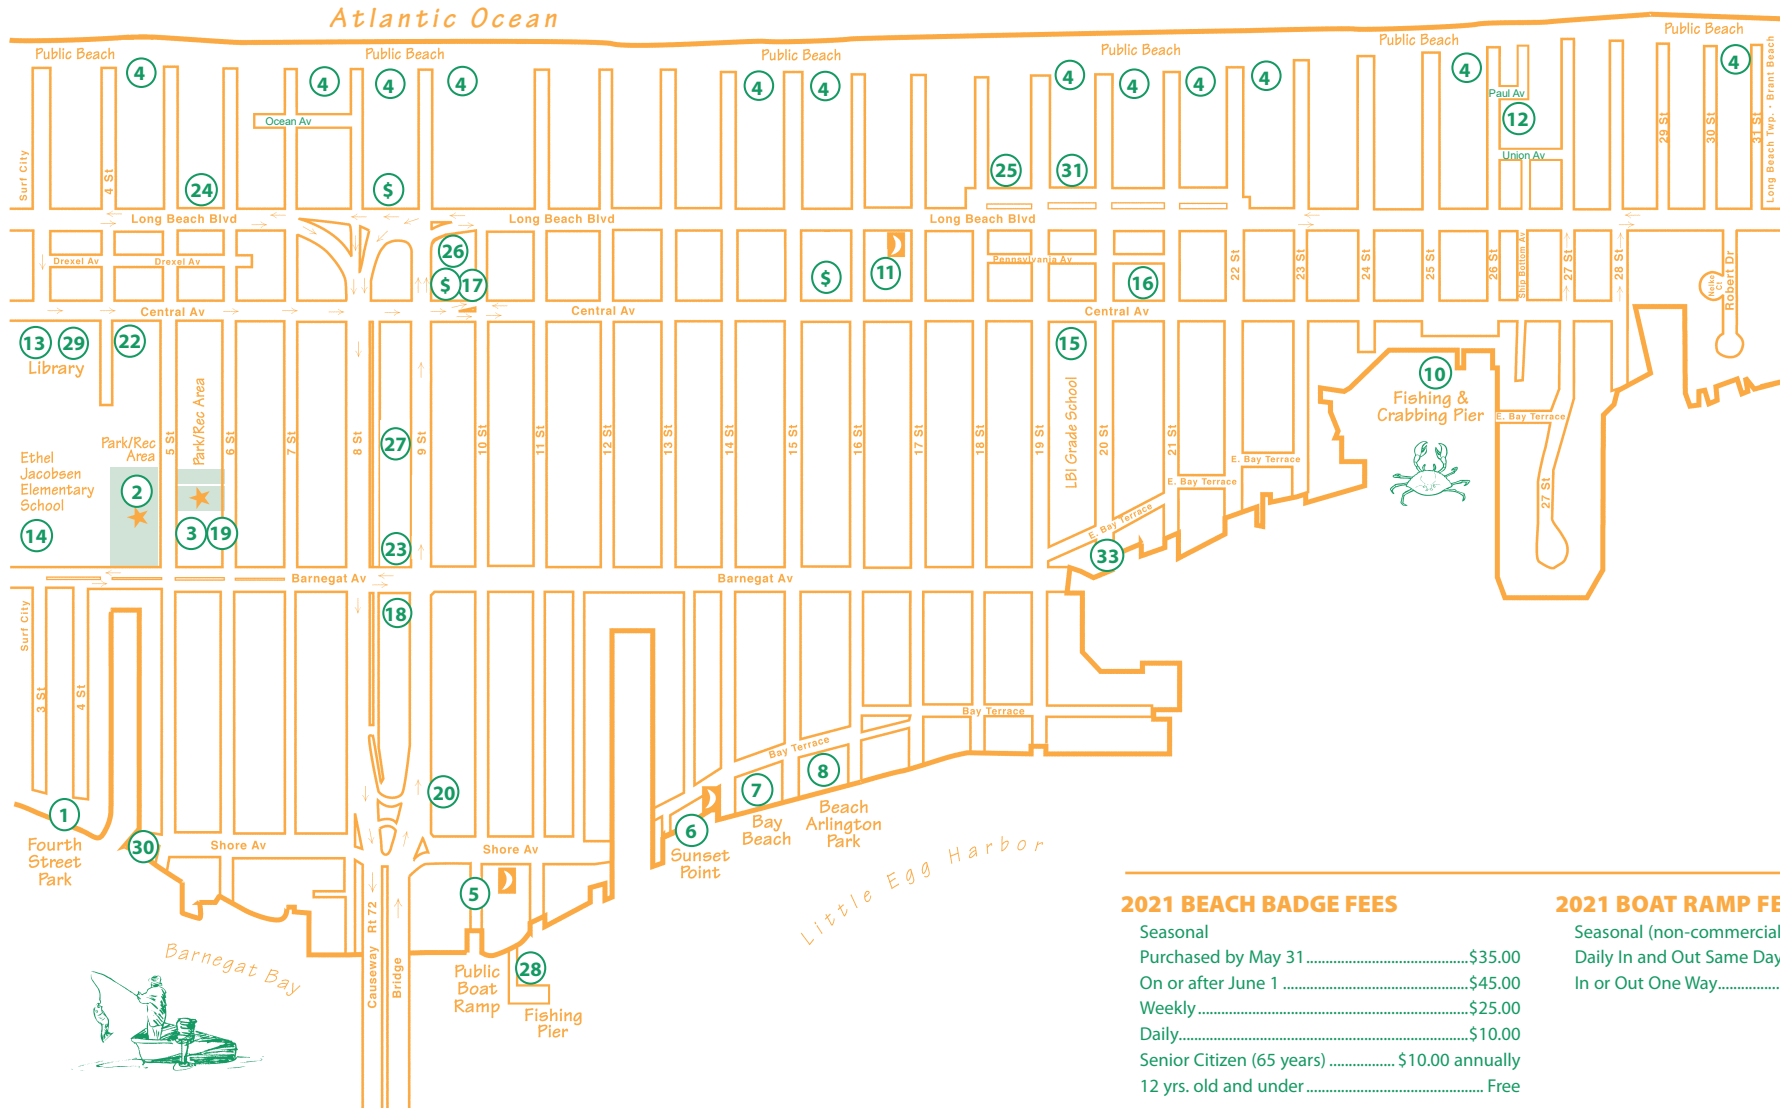

10th Street Waterfront Park.....	5
Robert W. Nissen Boat Ramp, Municipal Parking, Gazebo, Playground & Park, Fishing Pier.....	28
Sunset Point.....	6
Ede Kahl Gazebo, Sunset Point Gardens, Parking	
Bay Beach.....	7
Lifeguard, Shallow Swimming Area, Sandy Beach	
Beach Arlington Park.....	8
Playground, Pavilion, Parking	
Ballfield, Playground.....	9
Fishing & Crabbing Pier.....	10
Pavilion, Parking	
Park.....	30, 33
Benches, Gazebo	

Services

Restrooms.....	5, 6, 11, 17 (WaWa), 19 (6th St. Tennis Court)
ATM Machines.....	$
Bank of America, 1501 Long Beach Blvd. 7-11, 8th St. & Long Beach Blvd. WaWa, Inside the Store, 902 Central Ave.	
Post Office.....	11
Ship Bottom Borough Hall.....	11
Police Station.....	11
Beach Operations Headquarters.....	12
Library.....	13
Ocean County Library, Long Beach Island Branch	
Ethel Jacobsen School.....	14

LBI Grade School.....	15
Firehouse.....	16
Pharmacy	
CVS.....	18
Chiropractors.....	20
Dentists.....	22, 23, 24
Medical Center, Eye Doctor.....	25
Emergency Medical Center.....	26
S.O.C. Chamber of Commerce	
Tourist Information Center.....	27
Fishing Pier.....	10, 28
Recycling Center.....	29
Grace Calvary Church.....	31

2021 BEACH BADGE FEES

Seasonal	
Purchased by May 31.....	$35.00
On or after June 1.....	$45.00
Weekly.....	$25.00
Daily.....	$10.00
Senior Citizen (65 years).....	$10.00 annually
12 yrs. old and under.....	Free

Fees are non-refundable

2021 BOAT RAMP FEES

Seasonal (non-commercial).....	$75.00
Daily In and Out Same Day.....	$25.00
In or Out One Way.....	$25.00